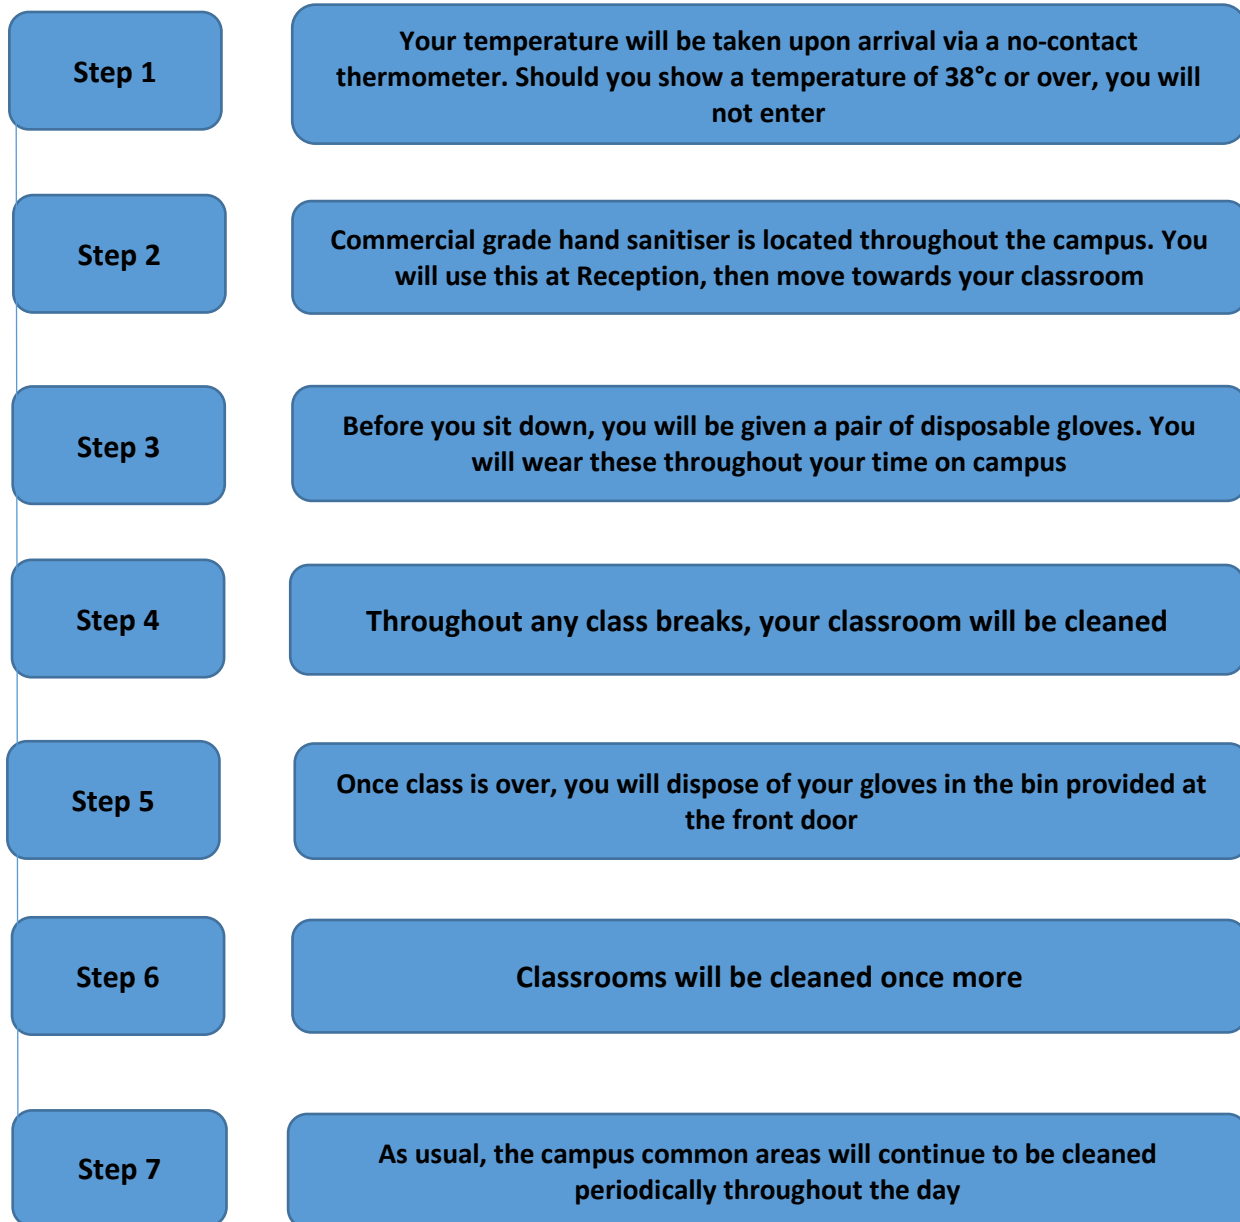

Returning to Campus

Please ensure you are adhering to the below at all times. These safety measures are to protect yourself, and staff on campus

- * Until further notice, students are not permitted to borrow college laptops
- * Should you be presenting flu-like symptoms, you will not enter the campus
- * Seats have been placed at desks in line with social distancing rules. You will not sit closer than 1.5 square metres of others
- * Until further notice the kitchen on campus will be closed to all for use
- * You will not be required to sign in/out, instead your Mentor will have a class attendance roll that will be marked off for you